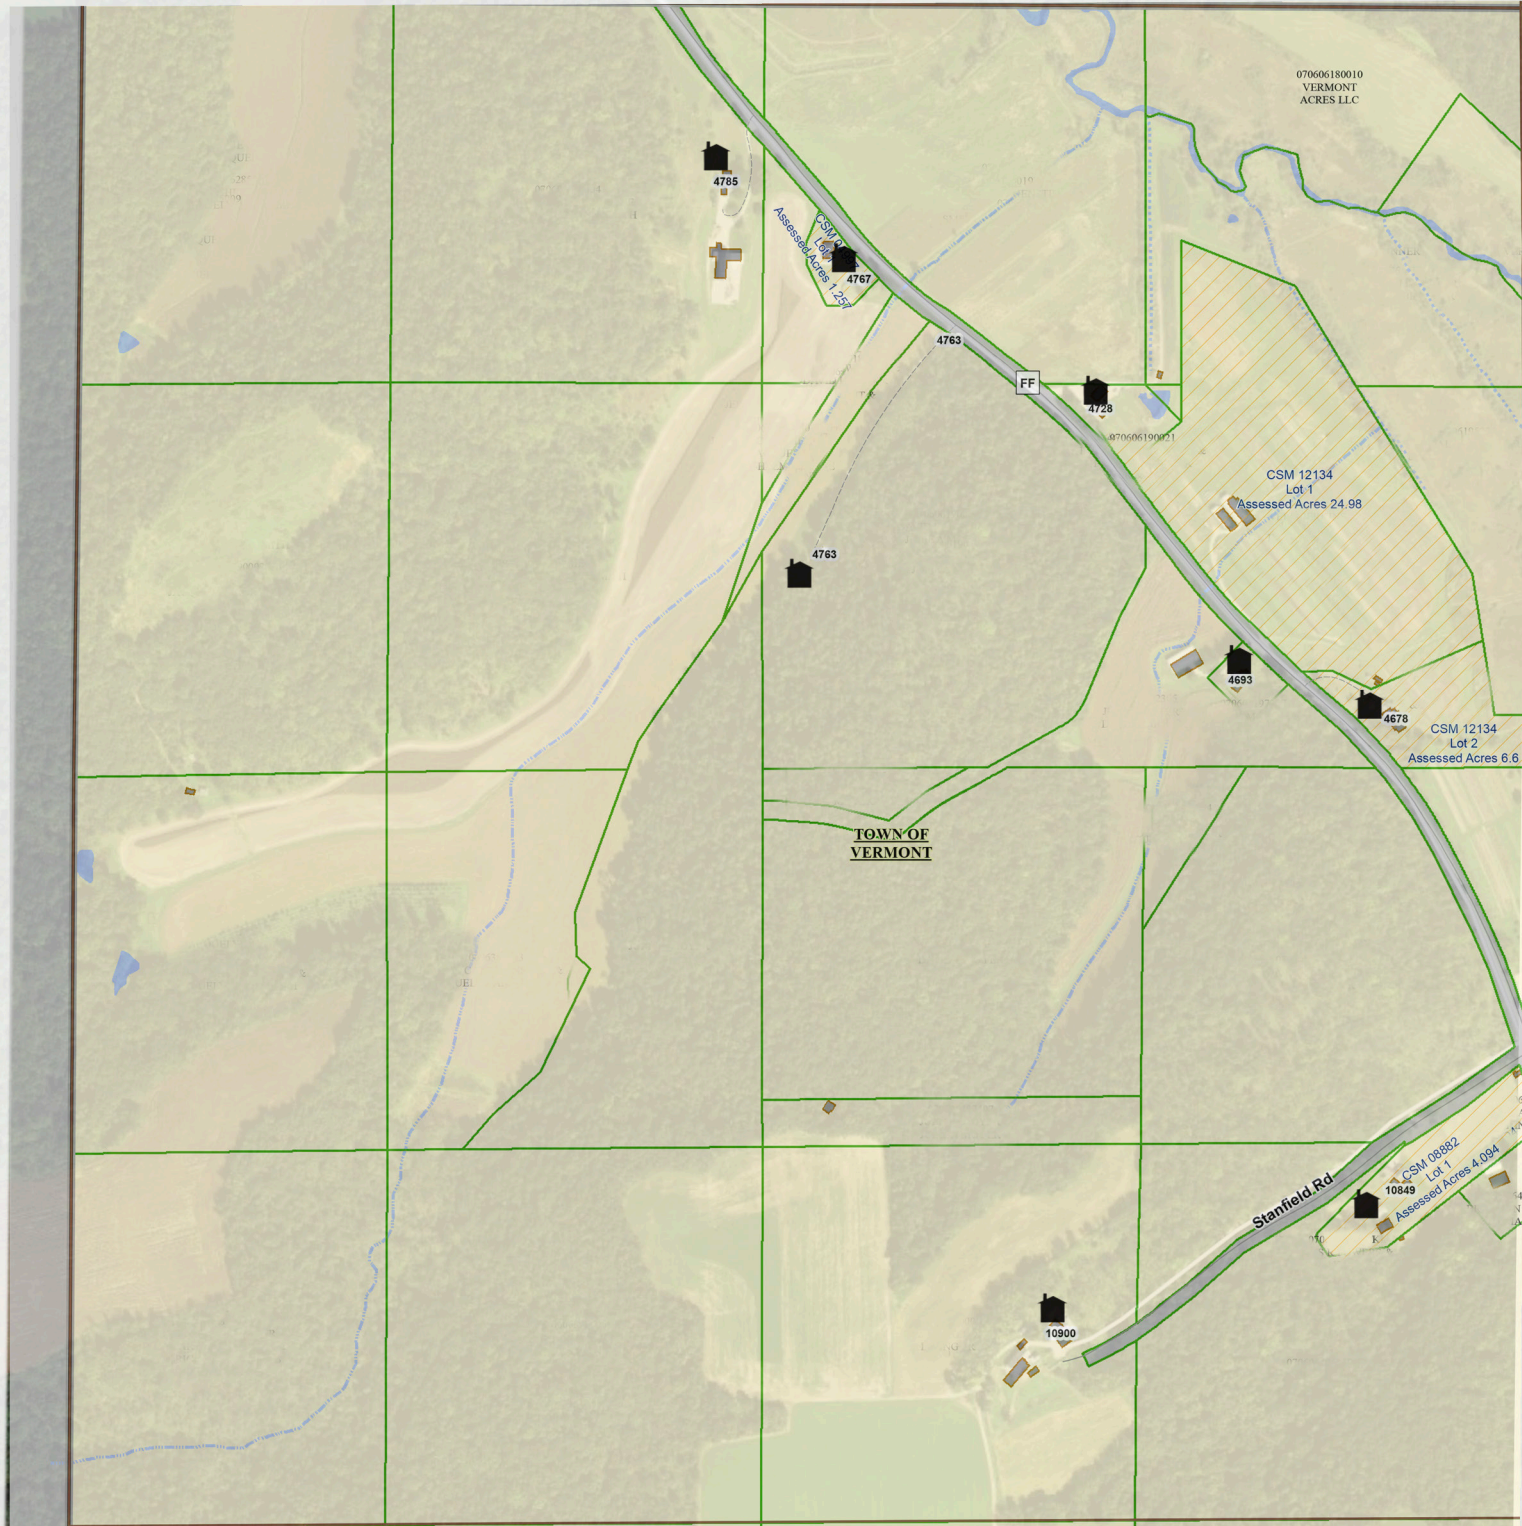

Township of Vermont
SECTION 6

Municipal Boundary Building Footprint Plat Lot
Section Boundary Parcel/Property Boundary CSM Lot

Existing home PDR Unlikely PDR

8 Existing homes

2/17/2020

Township of Vermont
SECTION 6

Municipal Boundary Building Footprint Plat Lot
Section Boundary Parcel/Property Boundary CSM Lot

Existing home PDR Unlikely PDR

8 Existing homes
15 PDRs

2/17/2020