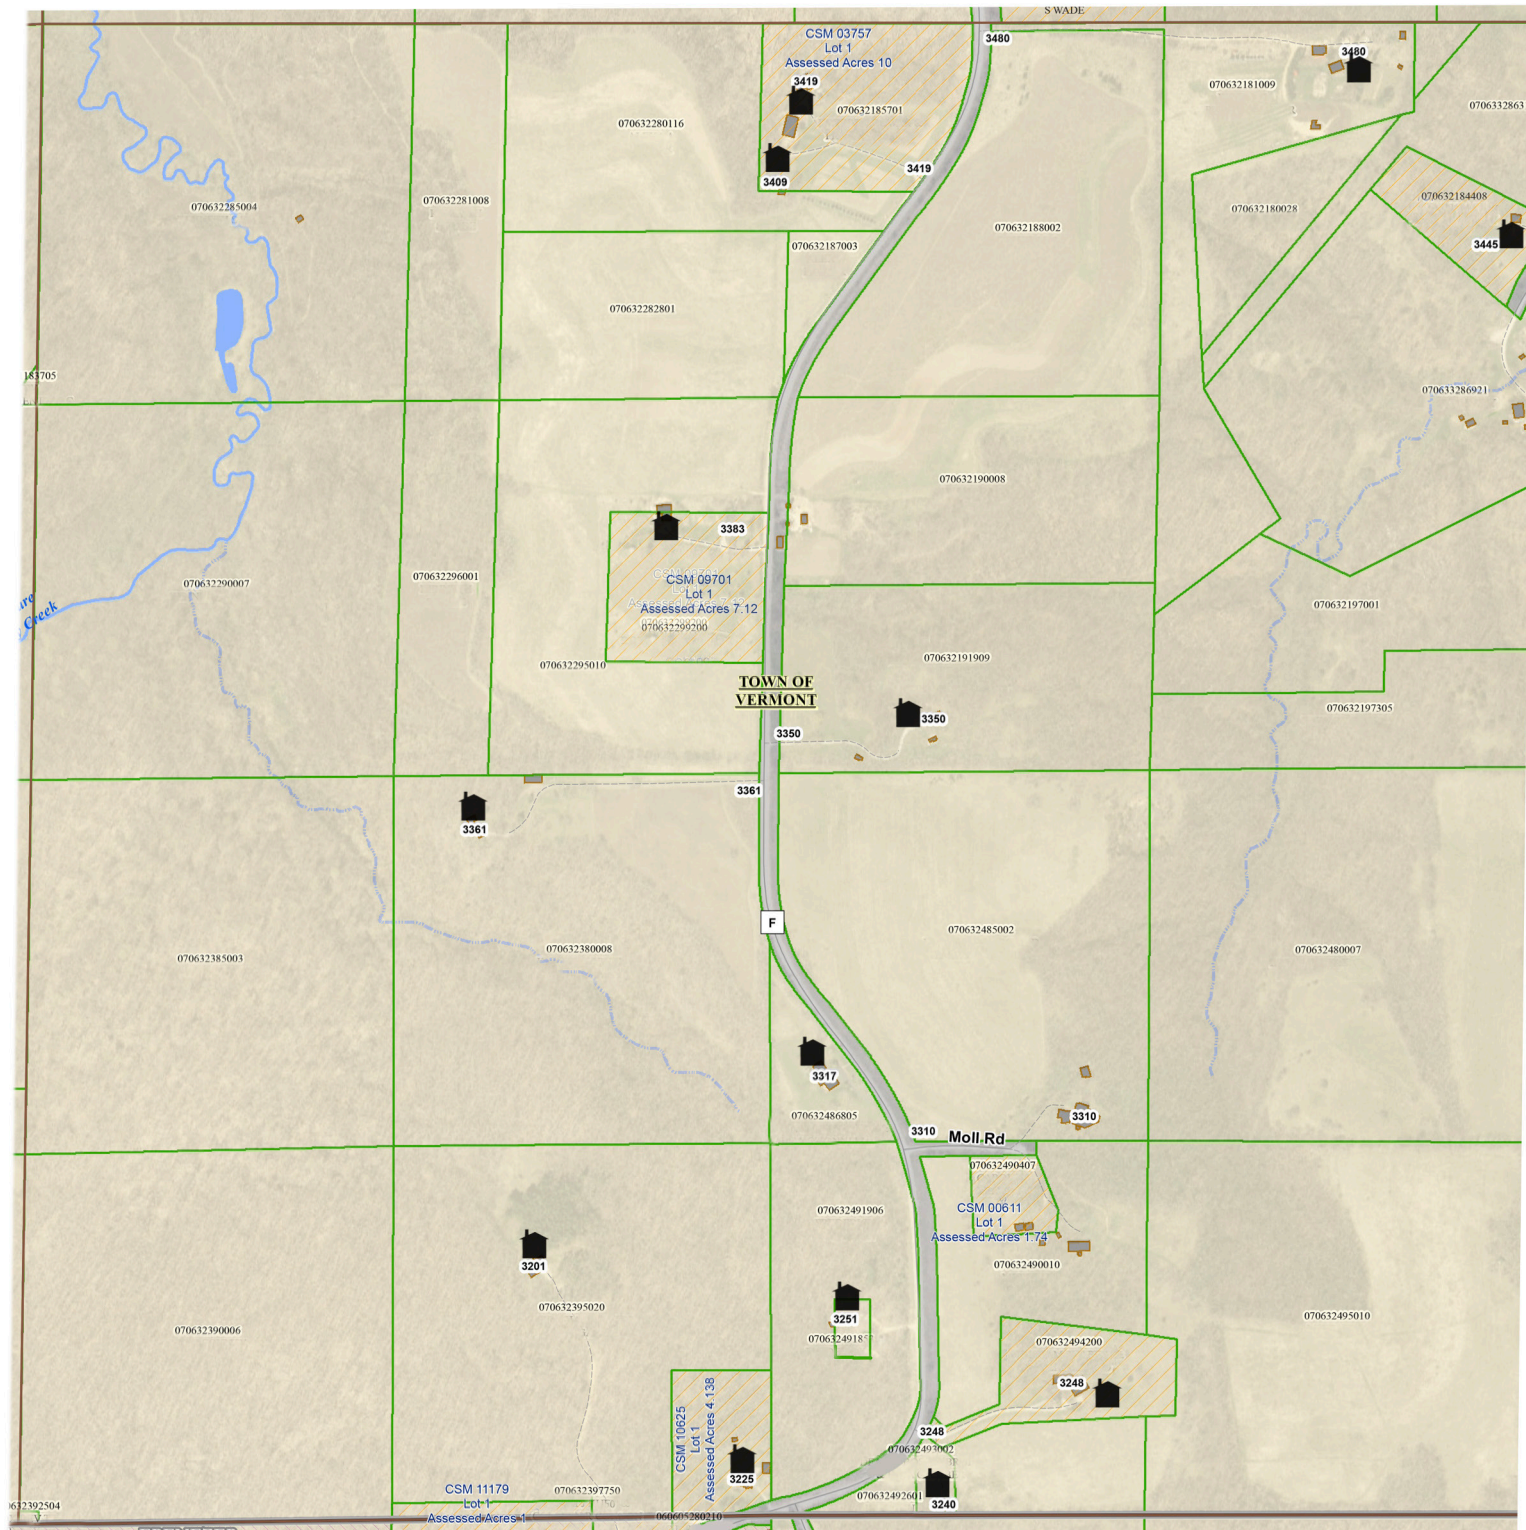

Township of Vermont
SECTION 32

13 Existing homes

2/17/2020

Township of Vermont
SECTION 32

13 Existing homes
14 PDRs

2/17/2020