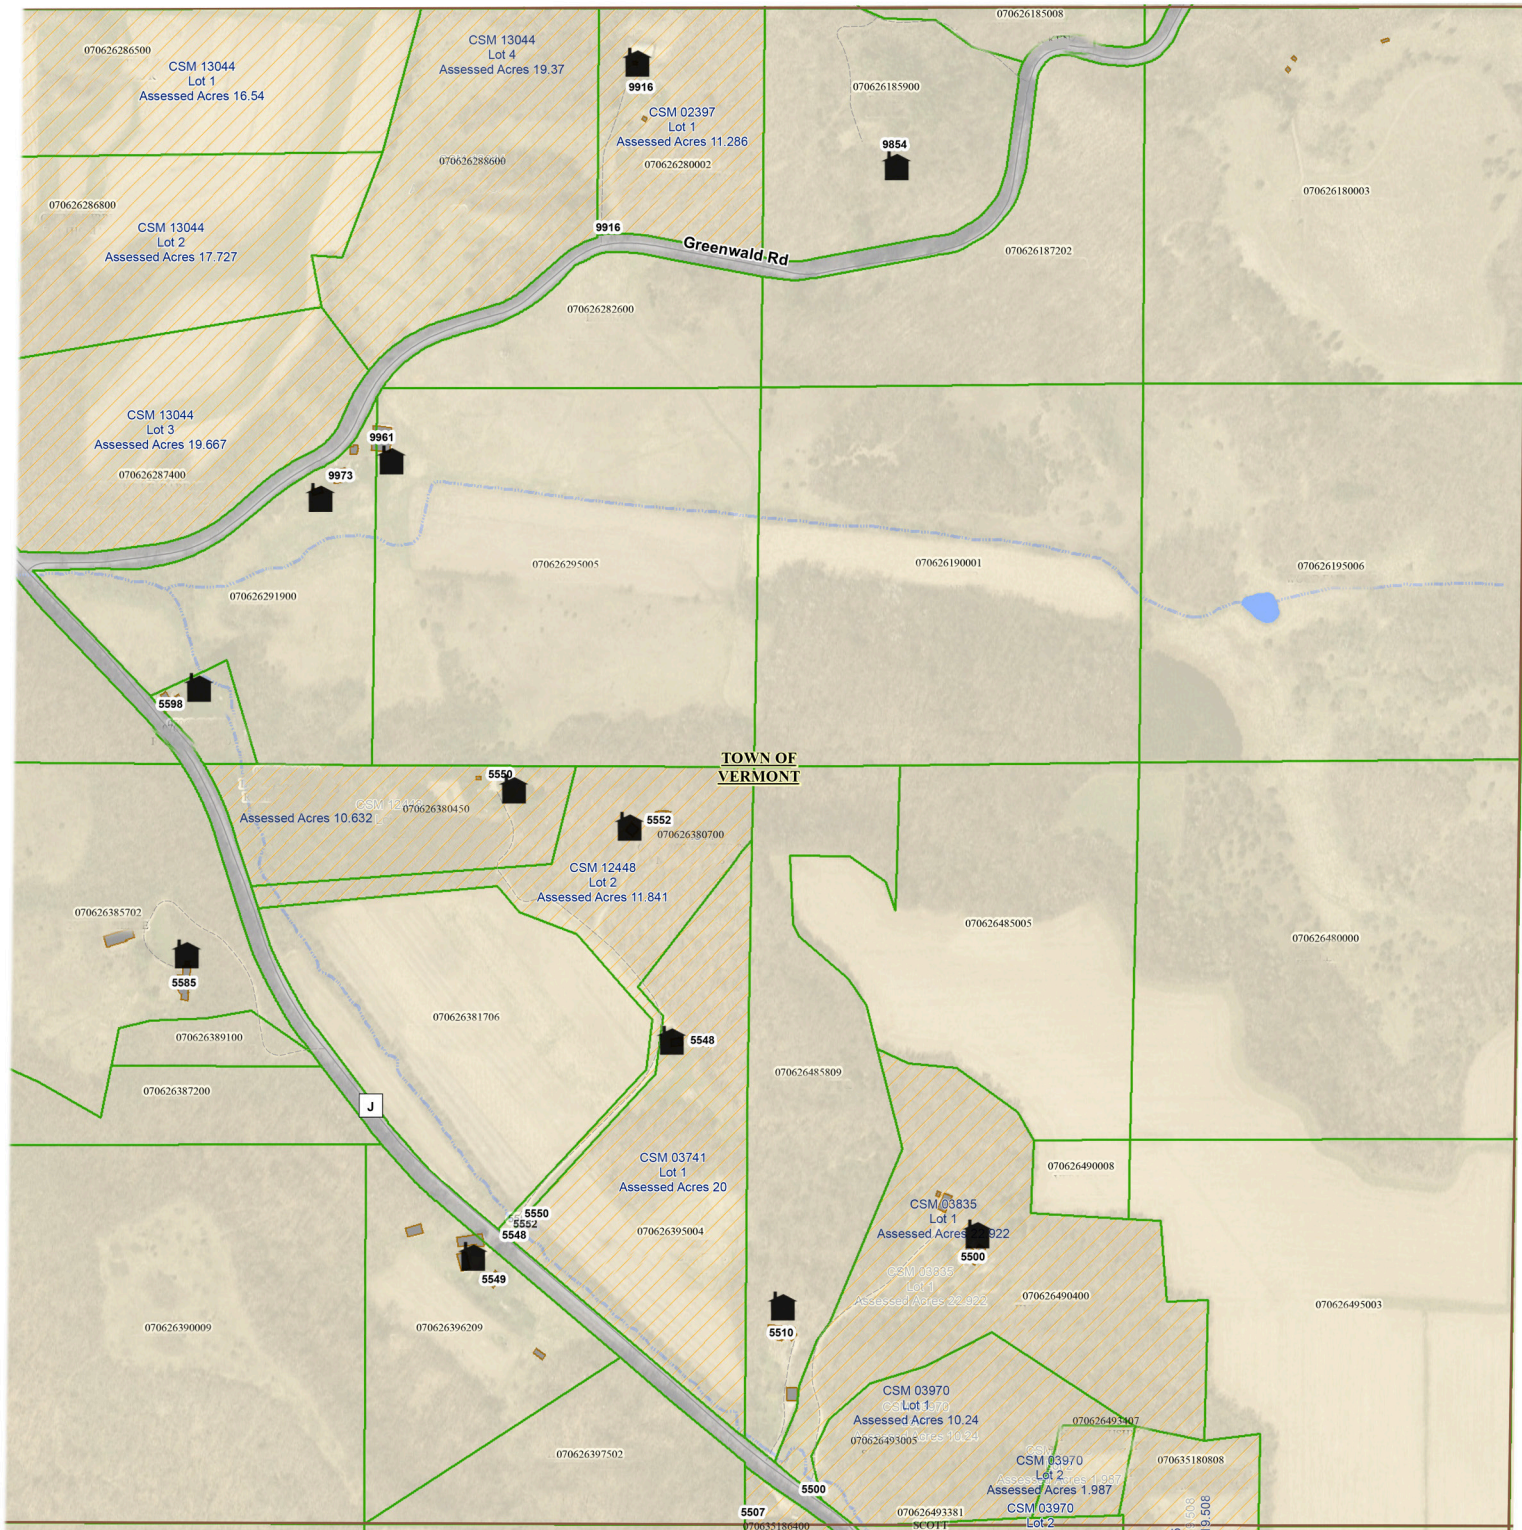

Township of Vermont  
**SECTION 26**

12 Existing homes

2/17/2020

Township of Vermont  
SECTION 26

Existing home  
PDR  
Unlikely PDR

12 Existing homes  
17 PDRs

2/17/2020