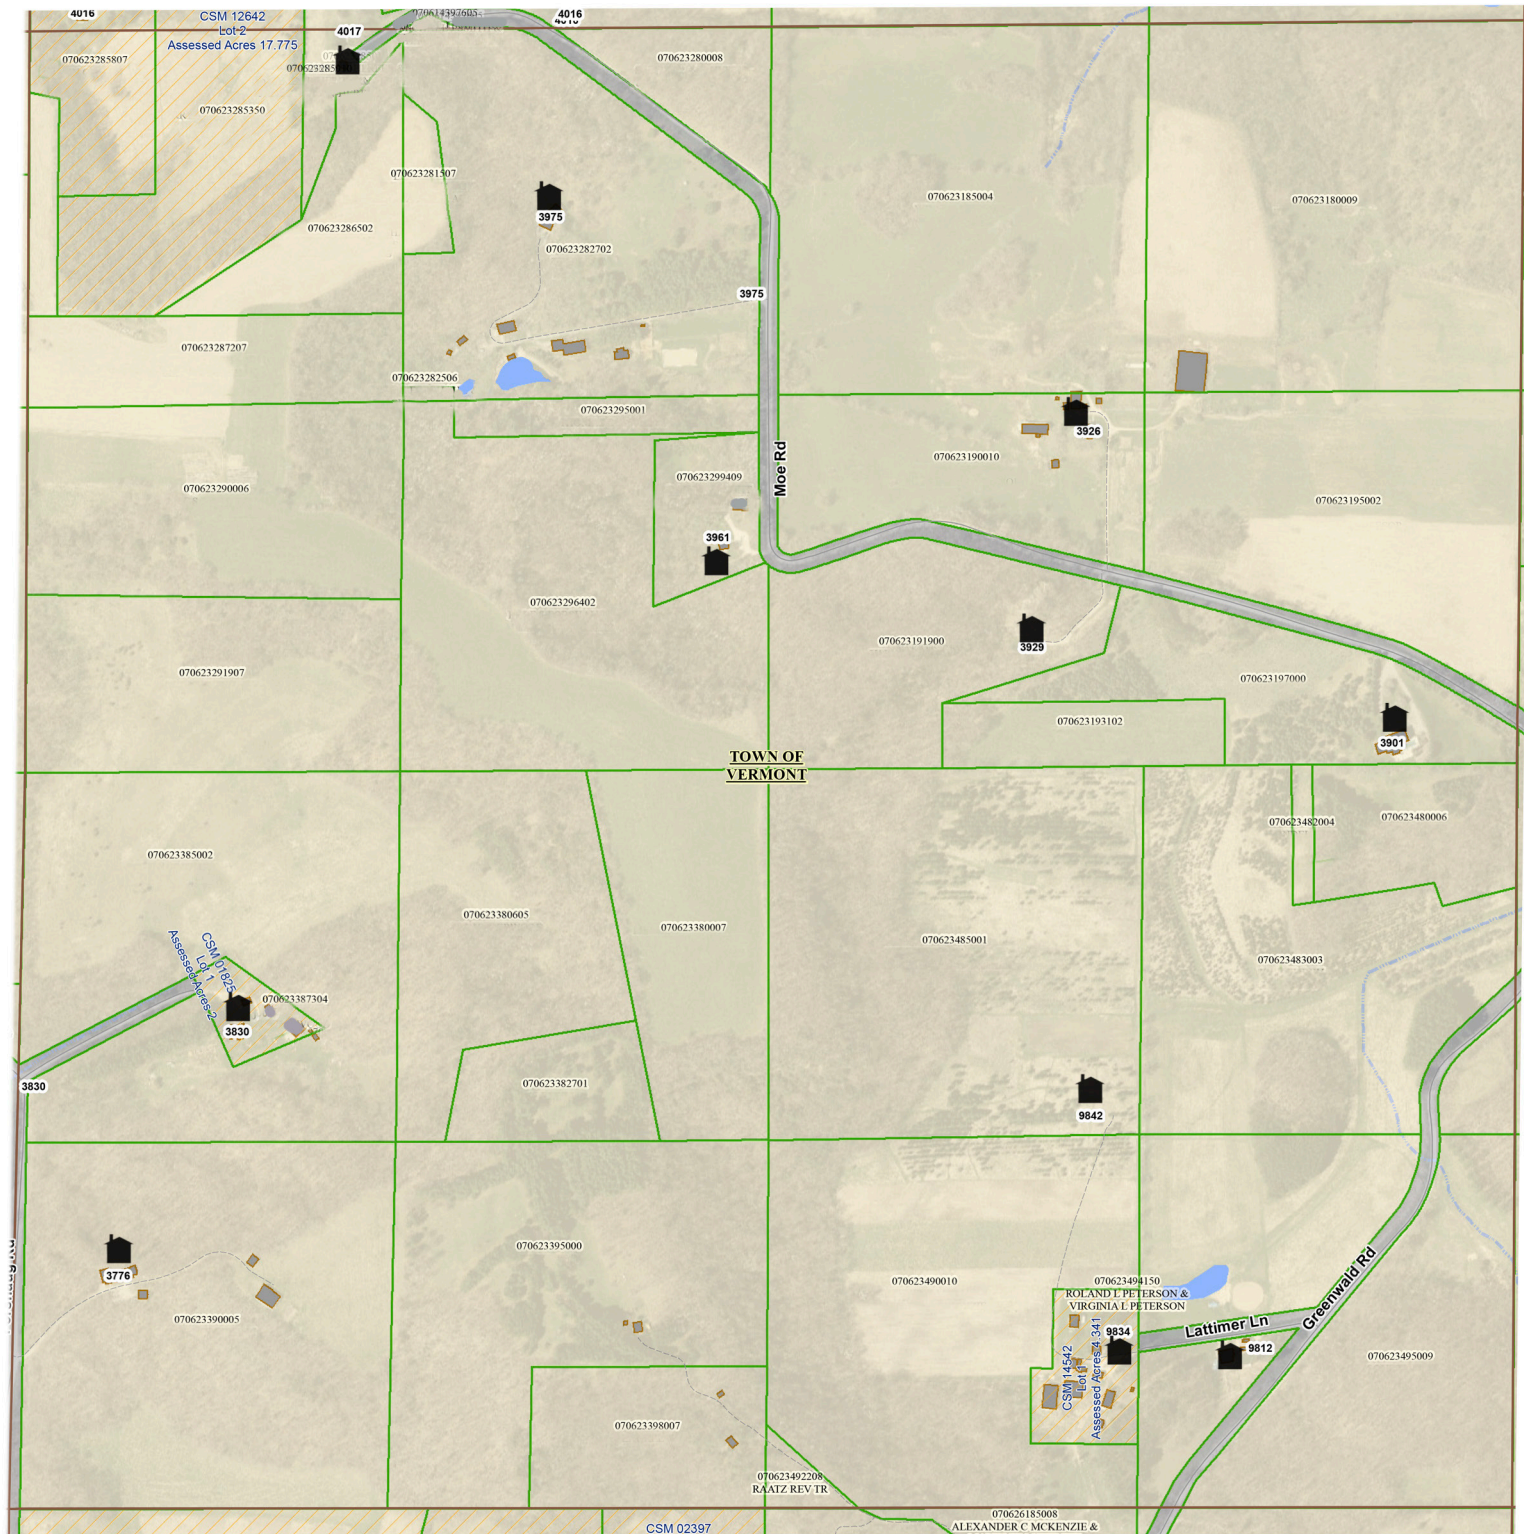

Township of Vermont
SECTION 23

10 Existing homes

2/17/2020

Township of Vermont
SECTION 23

10 Existing homes
12 PDRs

2/17/2020