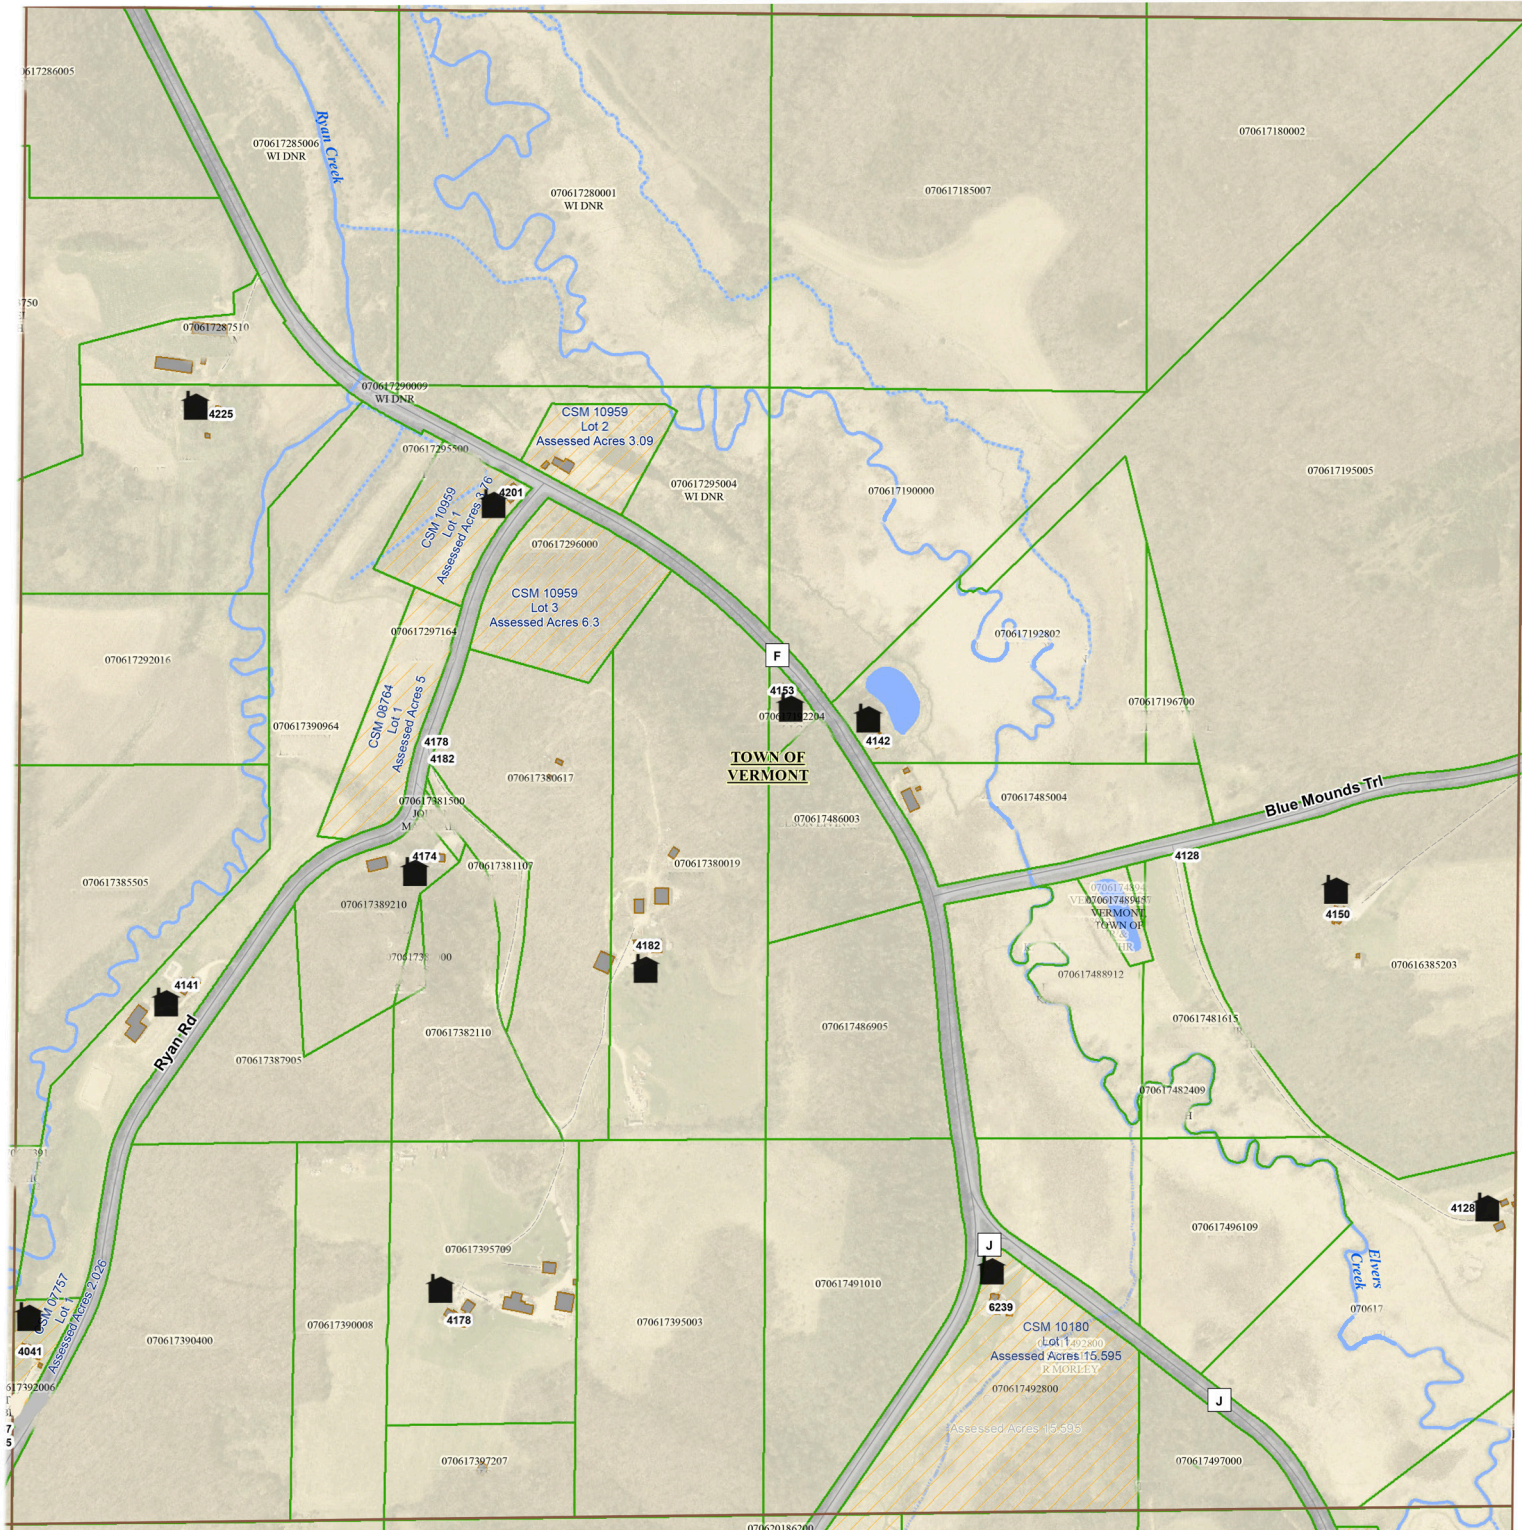

Township of Vermont
SECTION 17

12 Existing homes

2/17/2020

Township of Vermont
SECTION 17

12 Existing homes
14 PDRs

2/17/2020