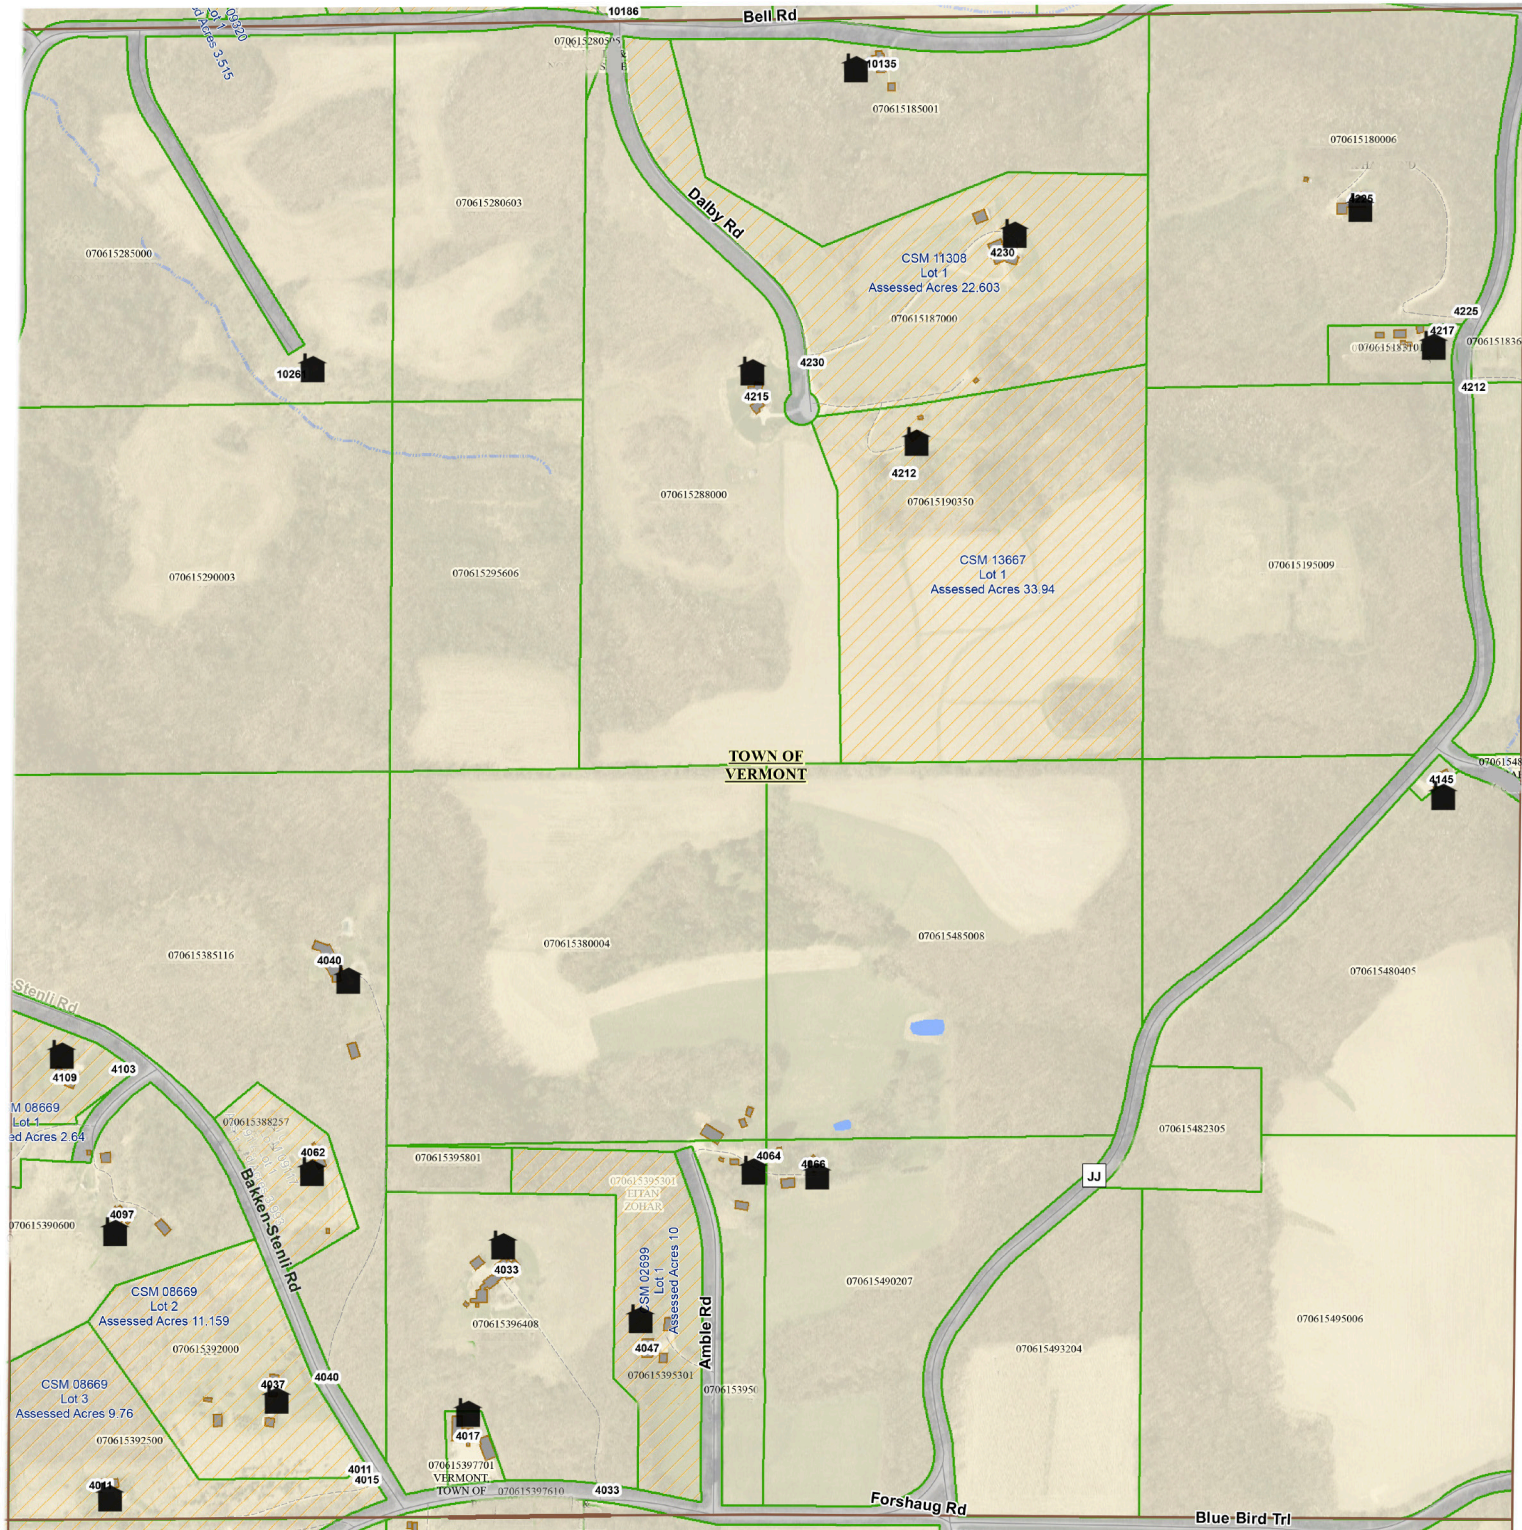

Township of Vermont
SECTION 15

18 Existing homes

2/17/2020

Township of Vermont
SECTION 15

Existing home
PDR
Unlikely PDR

18 Existing homes
7 PDRs

2/17/2020